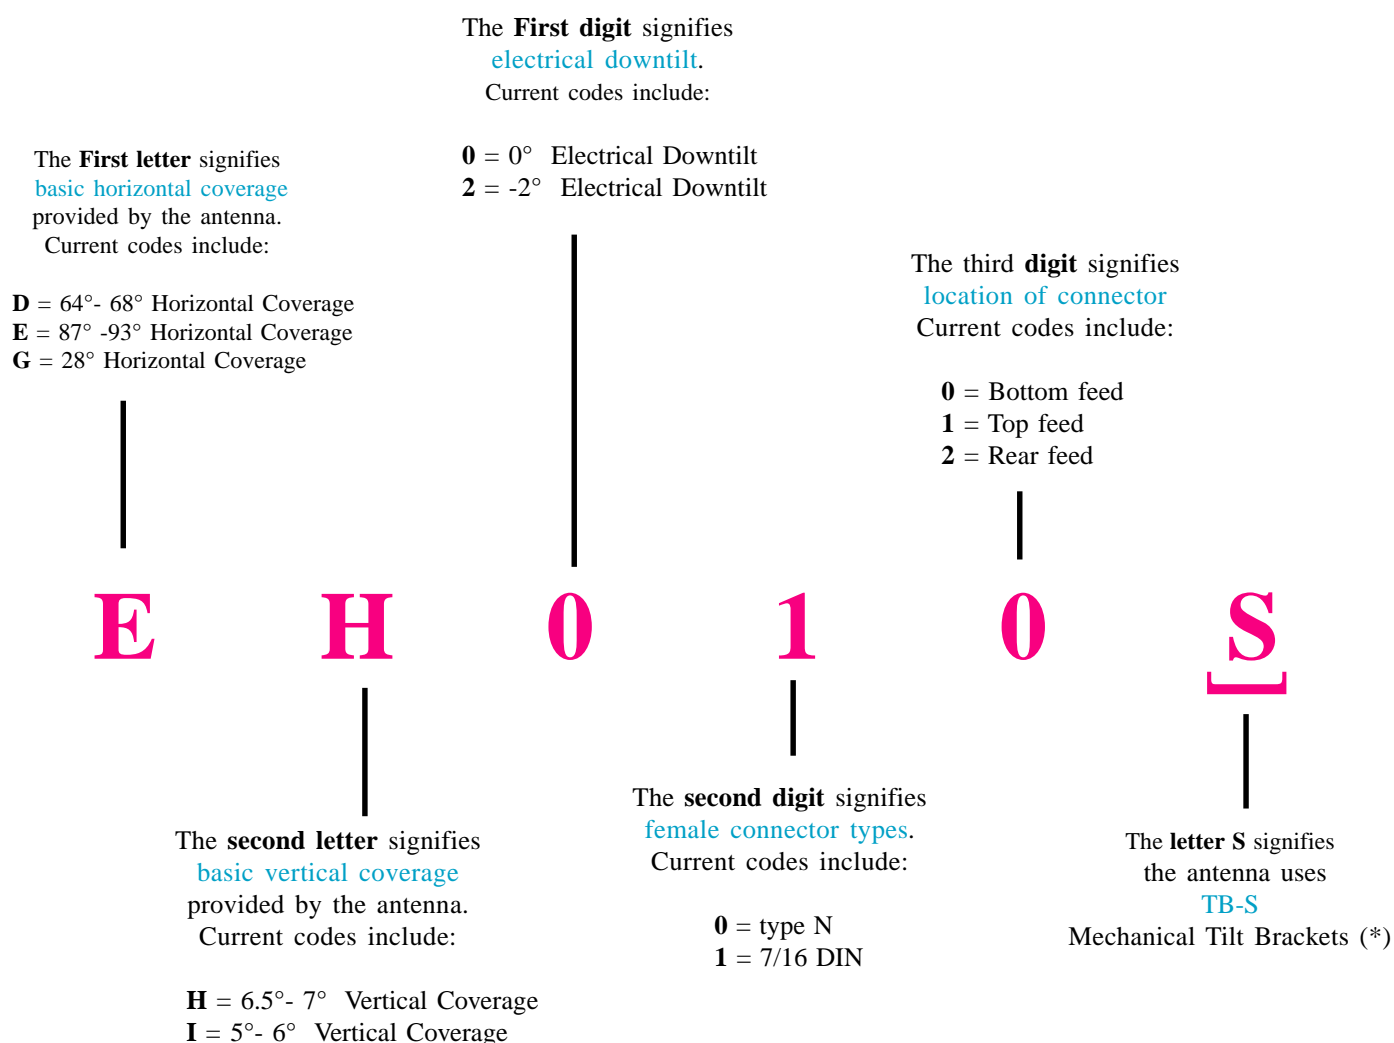

MODEL NUMBER CHART

for

ACCUBEAM™ Panel Antennas

Vertical Polarization

To help you understand our model numbers we present our model number chart (below) which highlights available options and features. Please note that not all combinations are available and for specific characteristics, please refer to the catalog specification sheets.

(*) Not compatible with a rear feed connector